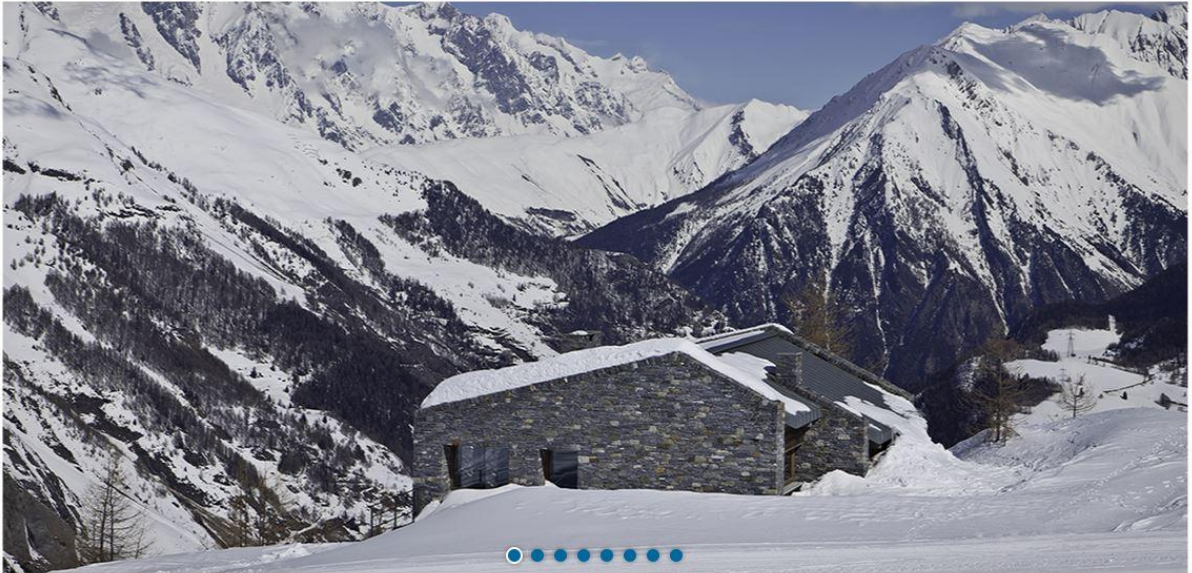

Architecture

Interiors

Intelligence

Awards

Account

WORLD ARCHITECTURE NEWS

Click image to expand

©Jacopo Spilimbergo

Federico Delrosso Architects

Federico Delrosso's minimal cottage design mimics the surrounding Italian mountains

Georgina Johnston

21 Apr 2020

Architect Federico Delrosso perfectly integrated the project into the Alpine landscape of the Aosta Valley

The renovation project of a rustic stone cottage, located at more than 2,000m high on the slopes of Mont Blanc in the La Thuile valley, Les Souches, has produced a new compact architectural volume that enhances the expressive power of the dry stone primary structure, typical of high mountain constructions.

The building has the primary stone envelope that contains the roof structure, which discharges to the ground on the main front with a vertical scan. This, in turn, is continued on the rear floor with full height windows that offer a spectacular opening to the mountain landscape. The orientation of the building offers fantastic views.

"I focused on a more compact and contemporary form with a well-defined identity inspired by the landscape of the surrounding mountains. "

F. Delrosso, Architect